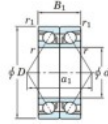

Deep groove ball bearing single row 7326-CDB-FY-JTEKT - 7326-CDB-FY-JTEKT

<https://www.123bearing.com/bearing-housing/deep-groove-bearing/single-row/7326-cdb-fy-jtekt>

Boundary dimensions

Bearing No.	Boundary dimensions (mm)					Basic load ratings (kN)		Fatigue load limit (kN)	Factor	Limiting speeds (min-1)
	d	D	B	r1 (mm)	r2 (mm)	Cr	CO			
7326CDB FY	130	280	116	4	1.5	597	629	22.7	13.7	3000

PRODUCT FEATURES

Brand	JTEKT
N° Ean13	3616060648280
Inside diameter	130 mm
Outside diameter	280 mm
Thickness	116 mm
Limiting speed	3000 rpm
Dynamic load	597 kN
Static load	629 kN
Packaging	1

contact@123bearing.com

(646) 712 9672

CRT4 de Lesquin 60 Rue Du Haut De Sainghin 59273 Fretin FRANCE