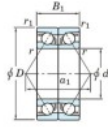

Deep groove ball bearing single row 7326-BDB-FY-JTEKT - 7326-BDB-FY-JTEKT

<https://www.123bearing.com/bearing-housing/deep-groove-bearing/single-row/7326-bdb-fy-jtekt>

Boundary dimensions

Bearing No.	Boundary dimensions (mm)					Basic load ratings (kN)		Fatigue load limit (kN)	Factor	Limiting speeds (min-1)
	d	D	B	r1 (mm)	r2 (mm)	Cr	Cor			
7326BDB FY	130	280	116	4	1.5	507	536	19.4	-	1600

PRODUCT FEATURES

Brand	JTEKT
N° Ean13	3616060648273
Inside diameter	130 mm
Outside diameter	280 mm
Thickness	116 mm
Limiting speed	1600 rpm
Dynamic load	507 kN
Static load	536 kN
Packaging	1

contact@123bearing.com

(646) 712 9672

CRT4 de Lesquin 60 Rue Du Haut De Sainghin 59273 Fretin FRANCE