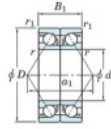

Deep groove ball bearing single row 7226-CDB-FY-JTEKT - 7226-CDB-FY-JTEKT

<https://www.123bearing.com/bearing-housing/deep-groove-bearing/single-row/7226-cdb-fy-jtekt>

Boundary dimensions

Bearing No.	Boundary dimensions(mm)					Basic load ratings(kN)		Fatigue load factor		Limiting speeds(min-1)
	d	D	B	r1(mm)	r(mm)	C_r	C_{0r}	f₀	f₁	
7226CDB FY	130	230	80	3	1.1	433	428	16.5	14.7	3500

PRODUCT FEATURES

Brand	JTEKT
N° Ean13	3616060648266
Inside diameter	130 mm
Outside diameter	230 mm
Thickness	80 mm
Limiting speed	3500 rpm
Dynamic load	433 kN
Static load	428 kN
Packaging	1

contact@123bearing.com

(646) 712 9672

CRT4 de Lesquin 60 Rue Du Haut De Sainghin 59273 Fretin FRANCE