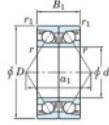

Deep groove ball bearing single row 7226-DB-FY-JTEKT - 7226-DB-FY-JTEKT

<https://www.123bearing.com/bearing-housing/deep-groove-bearing/single-row/7226-db-fy-jtekt>

Boundary dimensions

Bearing No.	Boundary dimensions(mm)					Basic load ratings(kN)		Fatigue load limit(kN)	Factor	Limiting speeds(min-1)
	d	D	B	r1(max)	r2(max)	Cr	C0r			
7226DB FY	130	230	80	3	1.1	398	395	15.2	-	2500

PRODUCT FEATURES

Brand	JTEKT
N° Ean13	3616060648259
Inside diameter	130 mm
Inside diameter	5.118" inch
Outside diameter	230 mm
Outside diameter	9.055" inch
Thickness	80 mm
Thickness	3.15" inch
Limiting speed	2500 rpm
Dynamic load	398 kN
Static load	395 kN
Packaging	1

contact@123bearing.com

(646) 712 9672

CRT4 de Lesquin 60 Rue Du Haut De Sainghin 59273 Fretin FRANCE