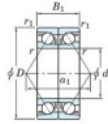

Deep groove ball bearing single row 7026-CDB-FY-JTEKT - 7026-CDB-FY-JTEKT

<https://www.123bearing.com/bearing-housing/deep-groove-bearing/single-row/7026-cdb-fy-jtekt>

Boundary dimensions

Bearing No.	Boundary dimensions (mm)					Basic load ratings (kN)		Fatigue load factor		Limiting speeds (min-1)
	d	D	B	r1 (min)	r1 (max)	Cr	C0r	Ca	C0a	Grease lub.
7026CDB FY	130	200	66	2	1	262	274	11.9	15.9	3900

PRODUCT FEATURES

Brand	JTEKT
N° Ean13	3616060648235
Inside diameter	130 mm
Outside diameter	200 mm
Thickness	66 mm
Limiting speed	3900 rpm
Dynamic load	262 kN
Static load	274 kN
Packaging	1

contact@123bearing.com

(646) 712 9672

CRT4 de Lesquin 60 Rue Du Haut De Sainghin 59273 Fretin FRANCE