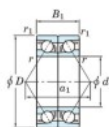

Deep groove ball bearing single row 7026-BDB-FY-JTEKT - 7026-BDB-FY-JTEKT

<https://www.123bearing.com/bearing-housing/deep-groove-bearing/single-row/7026-bdb-fy-jtekt>

Boundary dimensions

Bearing No.	Boundary dimensions(mm)					Basic load ratings(kN)		Fatigue	factor	Limiting speeds(min-1)
	d	D	B	r1(min)	r1(max)	Cy	C0y	life		
7026BDB FY	130	200	66	2	1	213	226	9.2	-	2100

PRODUCT FEATURES

Brand	JTEKT
N° Ean13	3616060648211
Inside diameter	130 mm
Inside diameter	5.118" inch
Outside diameter	200 mm
Outside diameter	7.874" inch
Thickness	66 mm
Thickness	2.598" inch
Limiting speed	2100 rpm
Dynamic load	213 kN
Static load	226 kN
Packaging	1

contact@123bearing.com

(646) 712 9672

CRT4 de Lesquin 60 Rue Du Haut De Sainghin 59273 Fretin FRANCE