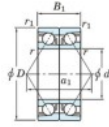

Deep groove ball bearing single row 7224-CDB-FY-JTEKT - 7224-CDB-FY-JTEKT

<https://www.123bearing.com/bearing-housing/deep-groove-bearing/single-row/7224-cdb-fy-jtekt>

Boundary dimensions

Bearing No.	Boundary dimensions(mm)						Basic load ratings(kN)		Fatigue load factor		Limiting speeds(min-1)
	d	D	B	r1(mm)	r2(mm)	r3(mm)	Cr	C0r	f0	Grease lub.	
7224CDB FY	120	215	80	2.1	1.1		385	359	17.9	14.6	3800

PRODUCT FEATURES

Brand	JTEKT
N° Ean13	3616060648143
Inside diameter	120 mm
Outside diameter	215 mm
Thickness	80 mm
Limiting speed	3800 rpm
Dynamic load	385 kN
Static load	359 kN
Packaging	1

contact@123bearing.com

(646) 712 9672

CRT4 de Lesquin 60 Rue Du Haut De Sainghin 59273 Fretin FRANCE