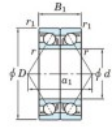

Deep groove ball bearing single row 7224-DB-FY-JTEKT - 7224-DB-FY-JTEKT

<https://www.123bearing.com/bearing-housing/deep-groove-bearing/single-row/7224-db-fy-jtekt>

Boundary dimensions

Bearing No.	Boundary dimensions(mm)						Basic load ratings(kN)		Fatigue load factor	Limiting speeds(min-1)
	d	D	B	r1(r2)	r1(r2)	Cr	CO	lim(kN)	lim	
7224DB FY	120	215	80	2.1	1.1	354	332	15.7	-	2700

PRODUCT FEATURES

Brand	JTEKT
N° Ean13	3616060648136
Inside diameter	120 mm
Outside diameter	215 mm
Thickness	80 mm
Limiting speed	2700 rpm
Dynamic load	354 kN
Static load	332 kN
Packaging	1

contact@123bearing.com

(646) 712 9672

CRT4 de Lesquin 60 Rue Du Haut De Sainghin 59273 Fretin FRANCE