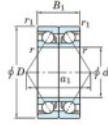

Deep groove ball bearing single row 7224-BDB-FY-JTEKT - 7224-BDB-FY-JTEKT

<https://www.123bearing.com/bearing-housing/deep-groove-bearing/single-row/7224-bdb-fy-jtekt>

Boundary dimensions

Bearing No.	Boundary dimensions(mm)					Basic load ratings(kN)		Fatigue load limit(kN)	Factor	Limiting speeds(min-1)
	d	D	B	r1(mm)	r2(mm)	C_r	C_{0r}			
7224BDB FY	120	215	80	2.1	1.1	321	302	13.6	-	2100

PRODUCT FEATURES

Brand	JTEKT
N° Ean13	3616060648129
Inside diameter	120 mm
Outside diameter	215 mm
Thickness	80 mm
Limiting speed	2100 rpm
Dynamic load	321 kN
Static load	302 kN
Packaging	1

contact@123bearing.com

(646) 712 9672

CRT4 de Lesquin 60 Rue Du Haut De Sainghin 59273 Fretin FRANCE