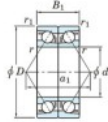

Deep groove ball bearing single row 7024-DB-FY-JTEKT - 7024-DB-FY-JTEKT

<https://www.123bearing.com/bearing-housing/deep-groove-bearing/single-row/7024-db-fy-jtekt>

Boundary dimensions

Bearing No.	Boundary dimensions (mm)						Basic load ratings (kN)		Fatigue load limit (kN)	Factor	Limiting speed (min-1)	
	d	D	B	r1 (mm)	r2 (mm)	Cr	C0r	FC				Groove L.P.
7024DB FY	120	180	56	2	1	196	206	9	-	3100		

PRODUCT FEATURES

Brand	JTEKT
N° Ean13	3616060648082
Inside diameter	120 mm
Inside diameter	4.724" inch
Outside diameter	180 mm
Outside diameter	7.087" inch
Thickness	56 mm
Thickness	2.205" inch
Limiting speed	3100 rpm
Dynamic load	196 kN
Static load	206 kN
Packaging	1

contact@123bearing.com

(646) 712 9672

CRT4 de Lesquin 60 Rue Du Haut De Sainghin 59273 Fretin FRANCE