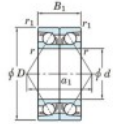

Deep groove ball bearing single row 7924-CDB-FY-JTEKT - 7924-CDB-FY-JTEKT

<https://www.123bearing.com/bearing-housing/deep-groove-bearing/single-row/7924-cdb-fy-jtekt>

Boundary dimensions

Bearing No.	Boundary dimensions(mm)						Basic load ratings(kN)		Fatigue load limit(kN)	factor	Limiting speeds(min-1)
	d	D	B	r1(mm)	r2(mm)	Cr	Cor	Grease lub.			
7924CDB FY	120	165	44	1.1	0.6	146	162	7.1	16.5	4700	

PRODUCT FEATURES

Brand	JTEKT
N° Ean13	3616060648051
Inside diameter	120 mm
Outside diameter	165 mm
Thickness	44 mm
Limiting speed	4700 rpm
Dynamic load	146 kN
Static load	162 kN
Packaging	1

contact@123bearing.com

(646) 712 9672

CRT4 de Lesquin 60 Rue Du Haut De Sainghin 59273 Fretin FRANCE