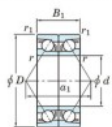

Deep groove ball bearing single row 7924-CDB-FY-JTEKT - 7924-CDB-FY-JTEKT

<https://www.123bearing.com/bearing-housing/deep-groove-bearing/single-row/7924-cdb-fy-jtekt>

Boundary dimensions

Bearing No.	Boundary dimensions (mm)						Basic load ratings (kN)		Fatigue load limit (kN)	Factor	Limiting speeds (min-1)
	d	D	B	r1 (mm)	r2 (mm)	Cr	Cor	Grease lub.			
7924CDB FY	120	165	44	1.1	0.6	146	162	7.1	16.5	4700	

PRODUCT FEATURES

Brand	JTEKT
N° Ean13	3616060648051
Inside diameter	120 mm
Inside diameter	4.724" inch
Outside diameter	165 mm
Outside diameter	6.496" inch
Thickness	44 mm
Thickness	1.732" inch
Limiting speed	4700 rpm
Dynamic load	146 kN
Static load	162 kN
Packaging	1

contact@123bearing.com

(646) 712 9672

CRT4 de Lesquin 60 Rue Du Haut De Sainghin 59273 Fretin FRANCE