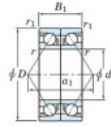

Deep groove ball bearing single row HAR-924-CDB-JTEKT - HAR-924-CDB-JTEKT

<https://www.123bearing.com/bearing-housing/deep-groove-bearing/single-row/har-924-cdb-jtekt>

Boundary dimensions

Bearing No.	Boundary dimensions(mm)					Basic load ratings(kN)		Fatigue load factor	Limiting speeds(min-1)
	d	D	B	r1(mm)	r2(mm)	C_r	C_{0r}	C_r	
HAR924CDB	120	165	44	1.1	0.6	—	56.8	—	8.8 Grease lub. 5900

PRODUCT FEATURES

Brand	JTEKT
N° Ean13	3616060648044
Inside diameter	120 mm
Outside diameter	165 mm
Thickness	44 mm
Limiting speed	5900 rpm
Static load	56.8 kN
Packaging	1

contact@123bearing.com

(646) 712 9672

CRT4 de Lesquin 60 Rue Du Haut De Sainghin 59273 Fretin FRANCE