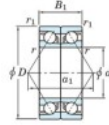

Deep groove ball bearing single row 7222-DB-FY-JTEKT - 7222-DB-FY-JTEKT

<https://www.123bearing.com/bearing-housing/deep-groove-bearing/single-row/7222-db-fy-jtekt>

Boundary dimensions

Bearing No.	Boundary dimensions(mm)					Basic load ratings(kN)		Fatigue	factor	Limiting speeds(min-1)
	d	D	B	r1(max)	r1(min)	Cr	C0r	lim(kN)		
7222DB FY	110	200	76	2.1	1.1	329	297	14.6	-	3000

PRODUCT FEATURES

Brand	JTEKT
N° Ean13	3616060647993
Inside diameter	110 mm
Outside diameter	200 mm
Thickness	76 mm
Limiting speed	3000 rpm
Dynamic load	329 kN
Static load	297 kN
Packaging	1

contact@123bearing.com

(646) 712 9672

CRT4 de Lesquin 60 Rue Du Haut De Sainghin 59273 Fretin FRANCE