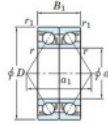

Deep groove ball bearing single row 7321-CDB-FY-JTEKT - 7321-CDB-FY-JTEKT

<https://www.123bearing.com/bearing-housing/deep-groove-bearing/single-row/7321-cdb-fy-jtekt>

Boundary dimensions

Bearing No.	Boundary dimensions(mm)					Basic load ratings(kN)		Fatigue load factor	Limiting speeds(min-1)
	d	D	B	r1(mm)	r2(mm)	Cr	C0r		
7321CDB FY	105	225	98	3	1.1	452	413	16.6	13.4 (Grease lub)

PRODUCT FEATURES

Brand	JTEKT
N° Ean13	3616060647917
Inside diameter	105 mm
Outside diameter	225 mm
Thickness	98 mm
Limiting speed	3900 rpm
Dynamic load	452 kN
Static load	413 kN
Packaging	1

contact@123bearing.com

(646) 712 9672

CRT4 de Lesquin 60 Rue Du Haut De Sainghin 59273 Fretin FRANCE