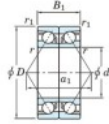

Deep groove ball bearing single row 7221-DB-FY-JTEKT - 7221-DB-FY-JTEKT

<https://www.123bearing.com/bearing-housing/deep-groove-bearing/single-row/7221-db-fy-jtekt>

Boundary dimensions

Bearing No.	Boundary dimensions (mm)					Basic load ratings (kN)		Fatigue load factor	Limiting speeds (min-1)
	d	D	B	r1(r2)	r1(r2)	Cr	Cor		
7221DB FY	105	190	72	2.1	1.1	303	265	13.4	3100

PRODUCT FEATURES

Brand	JTEKT
N° Ean13	3616060647870
Inside diameter	105 mm
Inside diameter	4.134" inch
Outside diameter	190 mm
Outside diameter	7.48" inch
Thickness	72 mm
Thickness	2.835" inch
Limiting speed	3100 rpm
Dynamic load	303 kN
Static load	265 kN
Packaging	1

contact@123bearing.com

(646) 712 9672

CRT4 de Lesquin 60 Rue Du Haut De Sainghin 59273 Fretin FRANCE