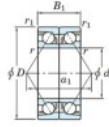

Deep groove ball bearing single row 7021-CDB-FY-JTEKT - 7021-CDB-FY-JTEKT

<https://www.123bearing.com/bearing-housing/deep-groove-bearing/single-row/7021-cdb-fy-jtekt>

Boundary dimensions

Bearing No.	Boundary dimensions (mm)					Basic load ratings (kN)		Fatigue load factor		Limiting speeds (min-1)
	d	D	B	r1 (mm)	r2 (mm)	Cr	C0r	lim (kN)	lim0	
7021CDB FY	105	160	52	2	1	178	179	8.6	15.9	4800 Grease lub.

PRODUCT FEATURES

Brand	JTEKT
N° Ean13	3616060647856
Inside diameter	105 mm
Inside diameter	4.134" inch
Outside diameter	160 mm
Outside diameter	6.299" inch
Thickness	52 mm
Thickness	2.047" inch
Limiting speed	4800 rpm
Dynamic load	178 kN
Static load	179 kN
Packaging	1

contact@123bearing.com

(646) 712 9672

CRT4 de Lesquin 60 Rue Du Haut De Sainghin 59273 Fretin FRANCE