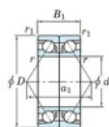

Deep groove ball bearing single row HAR-921-CDB-JTEKT - HAR-921-CDB-JTEKT

<https://www.123bearing.com/bearing-housing/deep-groove-bearing/single-row/har-921-cdb-jtekt>

Boundary dimensions

Bearing No.	Boundary dimensions(mm)						Basic load ratings(kN)		Fatigue load limit(kN)	factor	Limiting speeds(min-1)
	d	D	B	r1(mm)	r2(mm)	r	Cr	C0r			
HAR921CDB	105	145	40	1.1	0.6	—	46.2	—	8.7	Grease Lub 6700	

PRODUCT FEATURES

Brand	JTEKT
N° Ean13	3616060647801
Inside diameter	105 mm
Inside diameter	4.134" inch
Outside diameter	145 mm
Outside diameter	5.709" inch
Thickness	40 mm
Thickness	1.575" inch
Limiting speed	6700 rpm
Static load	46.2 kN
Packaging	1

contact@123bearing.com

(646) 712 9672

CRT4 de Lesquin 60 Rue Du Haut De Sainghin 59273 Fretin FRANCE