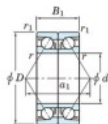

Deep groove ball bearing single row 7320-CDB-FY-JTEKT - 7320-CDB-FY-JTEKT

<https://www.123bearing.com/bearing-housing/deep-groove-bearing/single-row/7320-cdb-fy-jtekt>

Boundary dimensions

Bearing No.	Boundary dimensions(mm)					Basic load ratings(kN)		Fatigue load factor		Limiting speeds(min-1)
	d	D	B	r1(mm)	r1(mm)	Cr	Cor	Ca	Cb	Grease lub.
7320CDB FY	100	215	94	3	1.1	400	346	14.2	13.4	4000

PRODUCT FEATURES

Brand	JTEKT
N° Ean13	3616060647795
Inside diameter	100 mm
Outside diameter	215 mm
Thickness	94 mm
Limiting speed	4000 rpm
Dynamic load	400 kN
Static load	346 kN
Packaging	1

contact@123bearing.com

(646) 712 9672

CRT4 de Lesquin 60 Rue Du Haut De Sainghin 59273 Fretin FRANCE