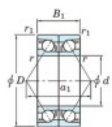

Deep groove ball bearing single row 7220-DB-FY-JTEKT - 7220-DB-FY-JTEKT

<https://www.123bearing.com/bearing-housing/deep-groove-bearing/single-row/7220-db-fy-jtekt>

Boundary dimensions

Bearing No.	Boundary dimensions(mm)					Basic load ratings(kN)		Fatigue load	factor	Limiting speeds(min-1)
	d	D	B	r1(mm)	r1(mm)	Cr	Cor	lim(kN)		
7220DB FY	100	180	68	2.1	1.1	279	235	12.2	80	3300

PRODUCT FEATURES

Brand	JTEKT
N° Ean13	3616060647757
Inside diameter	100 mm
Inside diameter	3.937" inch
Outside diameter	180 mm
Outside diameter	7.087" inch
Thickness	68 mm
Thickness	2.677" inch
Limiting speed	3300 rpm
Dynamic load	179 kN
Static load	235 kN
Packaging	1

contact@123bearing.com

(646) 712 9672

CRT4 de Lesquin 60 Rue Du Haut De Sainghin 59273 Fretin FRANCE