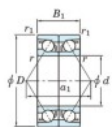

Deep groove ball bearing single row 7220-DB-FY-JTEKT - 7220-DB-FY-JTEKT

<https://www.123bearing.com/bearing-housing/deep-groove-bearing/single-row/7220-db-fy-jtekt>

Boundary dimensions

Bearing No.	Boundary dimensions(mm)					Basic load ratings(kN)		Fatigue load factor		Limiting speeds(min-1)
	d	D	B	r1(mm)	r2(mm)	Cr	Cor	f0	Grassie Leb	
7220DB FY	100	180	68	2.1	1.1	279	235	12.2	-	3300

PRODUCT FEATURES

Brand	JTEKT
N° Ean13	3616060647757
Inside diameter	100 mm
Outside diameter	180 mm
Thickness	68 mm
Limiting speed	3300 rpm
Dynamic load	179 kN
Static load	235 kN
Packaging	1

contact@123bearing.com

(646) 712 9672

CRT4 de Lesquin 60 Rue Du Haut De Sainghin 59273 Fretin FRANCE