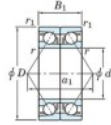

Deep groove ball bearing single row 7020-CDB-FY-JTEKT - 7020-CDB-FY-JTEKT

<https://www.123bearing.com/bearing-housing/deep-groove-bearing/single-row/7020-cdb-fy-jtekt>

Boundary dimensions

Bearing No.	Boundary dimensions(mm)					Basic load ratings(kN)		Fatigue load factor		Limiting speeds(min-1)
	d	D	B	r1max	r1(min)	C	C0	C10	C90	
7020CDB FY	100	150	48	1.5	1	153	154	7.65	16	5200

PRODUCT FEATURES

Brand	JTEKT
N° Ean13	3616060647733
Inside diameter	100 mm
Outside diameter	150 mm
Thickness	48 mm
Limiting speed	5200 rpm
Dynamic load	153 kN
Static load	154 kN
Packaging	1

contact@123bearing.com

(646) 712 9672

CRT4 de Lesquin 60 Rue Du Haut De Sainghin 59273 Fretin FRANCE