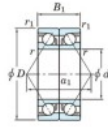

Deep groove ball bearing single row 7020-BDB-FY-JTEKT - 7020-BDB-FY-JTEKT

<https://www.123bearing.com/bearing-housing/deep-groove-bearing/single-row/7020-bdb-fy-jtekt>

Boundary dimensions

Bearing No.	Boundary dimensions (mm)					Basic load ratings (kN)		Fatigue load factor	Limiting speeds (min-1)
	d	D	B	r1 (mm)	r2 (mm)	Cr	C0r		
7020BDB FY	100	150	48	1.5	1	124	127	5.9	2800

PRODUCT FEATURES

Brand	JTEKT
N° Ean13	3616060647719
Inside diameter	100 mm
Outside diameter	150 mm
Thickness	48 mm
Limiting speed	2800 rpm
Dynamic load	124 kN
Static load	127 kN
Packaging	1

contact@123bearing.com

(646) 712 9672

CRT4 de Lesquin 60 Rue Du Haut De Sainghin 59273 Fretin FRANCE