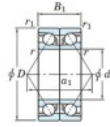

Deep groove ball bearing single row HAR-020-CDB-JTEKT - HAR-020-CDB-JTEKT

<https://www.123bearing.com/bearing-housing/deep-groove-bearing/single-row/har-020-cdb-jtekt>

Boundary dimensions

Bearing No.	Boundary dimensions(mm)					Basic load ratings(kN)		Fatigue load factor		Limiting speeds(min-1)
	d	D	B	r1(max)	r1(min)	Cr	C0r	PO	Grease lub.	
HAR020CDB	100	150	48	1.5	1	—	56.7	—	8.5	6700

PRODUCT FEATURES

Brand	JTEKT
N° Ean13	3616060647702
Inside diameter	100 mm
Outside diameter	150 mm
Thickness	48 mm
Limiting speed	6700 rpm
Static load	56.7 kN
Packaging	1

contact@123bearing.com

(646) 712 9672

CRT4 de Lesquin 60 Rue Du Haut De Sainghin 59273 Fretin FRANCE