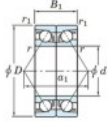

Deep groove ball bearing single row 7319-DB-FY-JTEKT - 7319-DB-FY-JTEKT

<https://www.123bearing.com/bearing-housing/deep-groove-bearing/single-row/7319-db-fy-jtekt>

Boundary dimensions

Bearing No.	Boundary dimensions(mm)					Basic load ratings(kN)		Fatigue load limit(kN)	factor	Limiting speeds(min-1)
	d	D	B	r(max)	r1(max)	C_r	C_{0r}	C_{0r}		
7319DB FY	95	200	90	3	1.1	350	298	12.7	-	Grease lub. 3200

PRODUCT FEATURES

Brand	JTEKT
N° Ean13	3616060647665
Inside diameter	95 mm
Inside diameter	3.74" inch
Outside diameter	200 mm
Outside diameter	7.874" inch
Thickness	90 mm
Thickness	3.543" inch
Limiting speed	3200 rpm
Dynamic load	350 kN
Static load	298 kN
Packaging	1

contact@123bearing.com

(646) 712 9672

CRT4 de Lesquin 60 Rue Du Haut De Sainghin 59273 Fretin FRANCE