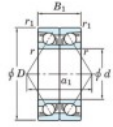

Deep groove ball bearing single row 7219-CDB-FY-JTEKT - 7219-CDB-FY-JTEKT

<https://www.123bearing.com/bearing-housing/deep-groove-bearing/single-row/7219-cdb-fy-jtekt>

Boundary dimensions

Bearing No.	Boundary dimensions(mm)					Basic load ratings(kN)		Fatigue load factor		Limiting speeds(min-1)
	d	D	B	r1(mm)	r(mm)	Cr	CCr	lim1(kN)	lim2	Grease lub.
7219CDB FY	95	170	64	2.1	1.1	269	224	12.6	14.6	4900

PRODUCT FEATURES

Brand	JTEKT
N° Ean13	3616060647641
Inside diameter	95 mm
Outside diameter	170 mm
Thickness	64 mm
Limiting speed	4900 rpm
Dynamic load	269 kN
Static load	224 kN
Packaging	1

contact@123bearing.com

(646) 712 9672

CRT4 de Lesquin 60 Rue Du Haut De Sainghin 59273 Fretin FRANCE