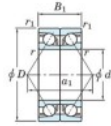

Deep groove ball bearing single row 7219-DB-FY-JTEKT - 7219-DB-FY-JTEKT

<https://www.123bearing.com/bearing-housing/deep-groove-bearing/single-row/7219-db-fy-jtekt>

Boundary dimensions

Bearing No.	Boundary dimensions(mm)					Basic load ratings(kN)		Fatigue load limit(kN)	factor	Limiting speeds(min-1)
	d	D	B	r1(mm)	r(mm)	Cr	Cor	lim		
7219DB FY	95	170	64	2.1	1.1	248	207	11	-	3500

PRODUCT FEATURES

Brand	JTEKT
N° Ean13	3616060647634
Inside diameter	95 mm
Inside diameter	3.74" inch
Outside diameter	170 mm
Outside diameter	6.693" inch
Thickness	64 mm
Thickness	2.52" inch
Limiting speed	3500 rpm
Dynamic load	248 kN
Static load	207 kN
Packaging	1

contact@123bearing.com

(646) 712 9672

CRT4 de Lesquin 60 Rue Du Haut De Sainghin 59273 Fretin FRANCE