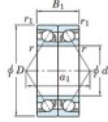

Deep groove ball bearing single row 7219-BDB-FY-JTEKT - 7219-BDB-FY-JTEKT

<https://www.123bearing.com/bearing-housing/deep-groove-bearing/single-row/7219-bdb-fy-jtekt>

Boundary dimensions

Bearing No.	Boundary dimensions(mm)						Basic load ratings(kN)		Fatigue load limit(kN)	factor	Limiting speeds(min-1)		
	d	D	B	r1(mm)	r(mm)	Cr	CG	CG				CG	Grease Lub.
7219BDB FY	95	170	64	2.1	1.1	224	188	9.55	-	2700			

PRODUCT FEATURES

Brand	JTEKT
N° Ean13	3616060647627
Inside diameter	95 mm
Outside diameter	170 mm
Thickness	64 mm
Limiting speed	2700 rpm
Dynamic load	224 kN
Static load	188 kN
Packaging	1

contact@123bearing.com

(646) 712 9672

CRT4 de Lesquin 60 Rue Du Haut De Sainghin 59273 Fretin FRANCE