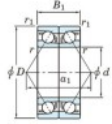

Deep groove ball bearing single row 7019-CDB-FY-JTEKT - 7019-CDB-FY-JTEKT

<https://www.123bearing.com/bearing-housing/deep-groove-bearing/single-row/7019-cdb-fy-jtekt>

Boundary dimensions

Bearing No.	Boundary dimensions(mm)					Basic load ratings(kN)		Fatigue load factor	Limiting speeds(min-1)
	d	D	B	r1(mm)	r10(mm)	Cr	C0r		
7019CDB FY	95	145	48	1.5	1	149	147	7.4	15.9

PRODUCT FEATURES

Brand	JTEKT
N° Ean13	3616060647610
Inside diameter	95 mm
Outside diameter	145 mm
Thickness	48 mm
Limiting speed	5300 rpm
Dynamic load	149 kN
Static load	147 kN
Packaging	1

contact@123bearing.com

(646) 712 9672

CRT4 de Lesquin 60 Rue Du Haut De Sainghin 59273 Fretin FRANCE