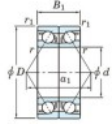

Deep groove ball bearing single row 7019-CDB-FY-JTEKT - 7019-CDB-FY-JTEKT

<https://www.123bearing.com/bearing-housing/deep-groove-bearing/single-row/7019-cdb-fy-jtekt>

Boundary dimensions

Bearing No.	Boundary dimensions(mm)					Basic load ratings(kN)		Fatigue load factor		Limiting speeds(min-1)
	d	D	B	r1(mm)	r10(mm)	Cr	C0r	f0	f1	Grease lub
7019CDB FY	95	145	48	1.5	1	149	147	7.4	15.9	5300

PRODUCT FEATURES

Brand	JTEKT
N° Ean13	3616060647610
Inside diameter	95 mm
Outside diameter	145 mm
Thickness	48 mm
Limiting speed	5300 rpm
Dynamic load	149 kN
Static load	147 kN
Packaging	1

contact@123bearing.com

(646) 712 9672

CRT4 de Lesquin 60 Rue Du Haut De Sainghin 59273 Fretin FRANCE