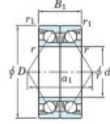

Deep groove ball bearing single row 7418-BDB-FY-JTEKT - 7418-BDB-FY-JTEKT

<https://www.123bearing.com/bearing-housing/deep-groove-bearing/single-row/7418-bdb-fy-jtekt>

Boundary dimensions

Bearing No.	Boundary dimensions(mm)					Basic load ratings(kN)		Fatigue load factor		Limiting speeds(min-1)
	d	D	B	r1/mm	r/mm	C₁₀	C₉₀	f₀	f₁	
7418BDB FY	90	225	108	4	1.5	406	364	15	-	1800

PRODUCT FEATURES

Brand	JTEKT
N° Ean13	3616060647542
Inside diameter	90 mm
Outside diameter	225 mm
Thickness	108 mm
Limiting speed	1800 rpm
Dynamic load	406 kN
Static load	364 kN
Packaging	1

contact@123bearing.com

(646) 712 9672

CRT4 de Lesquin 60 Rue Du Haut De Sainghin 59273 Fretin FRANCE