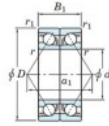

Deep groove ball bearing single row 7318-CDB-FY-JTEKT - 7318-CDB-FY-JTEKT

<https://www.123bearing.com/bearing-housing/deep-groove-bearing/single-row/7318-cdb-fy-jtekt>

Boundary dimensions

Bearing No.	Boundary dimensions(mm)					Basic load ratings(kN)		Fatigue load factor		Limiting speeds(min-1)
	d	d_i	B	r1(mm)	r2(mm)	Cy	Co	f0	f1	Grease lub.
7318CDB FY	90	190	86	3	1.1	351	289	12.6	13.5	4600

PRODUCT FEATURES

Brand	JTEKT
N° Ean13	3616060647535
Inside diameter	90 mm
Outside diameter	190 mm
Thickness	86 mm
Limiting speed	4600 rpm
Dynamic load	351 kN
Static load	289 kN
Packaging	1

contact@123bearing.com

(646) 712 9672

CRT4 de Lesquin 60 Rue Du Haut De Sainghin 59273 Fretin FRANCE