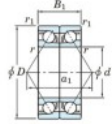

Deep groove ball bearing single row 7318-DB-FY-JTEKT - 7318-DB-FY-JTEKT

<https://www.123bearing.com/bearing-housing/deep-groove-bearing/single-row/7318-db-fy-jtekt>

Boundary dimensions

Bearing No.	Boundary dimensions (mm)					Basic load ratings (kN)		Fatigue load limit (kN)	Factor	Limiting speeds (min-1)
	d	D	B	r1 (mm)	r2 (mm)	Cr	Cor			
7318DB FY	90	190	86	3	1.1	327	270	11.8	-	3300

PRODUCT FEATURES

Brand	JTEKT
N° Ean13	3616060647528
Inside diameter	90 mm
Inside diameter	3.543" inch
Outside diameter	190 mm
Outside diameter	7.48" inch
Thickness	86 mm
Thickness	3.386" inch
Limiting speed	3300 rpm
Dynamic load	327 kN
Static load	270 kN
Packaging	1

contact@123bearing.com

(646) 712 9672

CRT4 de Lesquin 60 Rue Du Haut De Sainghin 59273 Fretin FRANCE