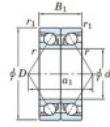

Deep groove ball bearing single row 7218-CDB-FY-JTEKT - 7218-CDB-FY-JTEKT

<https://www.123bearing.com/bearing-housing/deep-groove-bearing/single-row/7218-cdb-fy-jtekt>

Boundary dimensions

Bearing No.	Boundary dimensions(mm)					Basic load ratings(kN)		Fatigue load limit(kN)	factor	Limiting speeds(min-1)
	d	D	B	r1(mm)	r2(mm)	Cy	Co			
7218CDB FY	90	160	60	2	1	249	209	12	14.6	5200 Grease lub

PRODUCT FEATURES

Brand	JTEKT
N° Ean13	3616060647504
Inside diameter	90 mm
Outside diameter	160 mm
Thickness	60 mm
Limiting speed	5200 rpm
Dynamic load	249 kN
Static load	209 kN
Packaging	1

contact@123bearing.com

(646) 712 9672

CRT4 de Lesquin 60 Rue Du Haut De Sainghin 59273 Fretin FRANCE