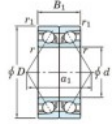

Deep groove ball bearing single row 7417-DB-FY-JTEKT - 7417-DB-FY-JTEKT

<https://www.123bearing.com/bearing-housing/deep-groove-bearing/single-row/7417-db-fy-jtekt>

Boundary dimensions

Bearing No.	Boundary dimensions (mm)					Basic load ratings (kN)		Fatigue load factor	Limiting speeds (min-1)
	d	D	B	r1 (mm)	r2 (mm)	C_r	C_{0r}		
7417DB FY	85	210	104	4	1.5	414	360	15.3	Grease lub 2300

PRODUCT FEATURES

Brand	JTEKT
N° Ean13	3616060647412
Inside diameter	85 mm
Inside diameter	3.346" inch
Outside diameter	210 mm
Outside diameter	8.268" inch
Thickness	104 mm
Thickness	4.094" inch
Limiting speed	2300 rpm
Dynamic load	414 kN
Static load	360 kN
Packaging	1

contact@123bearing.com

(646) 712 9672

CRT4 de Lesquin 60 Rue Du Haut De Sainghin 59273 Fretin FRANCE