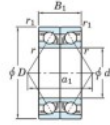

Deep groove ball bearing single row 7317-DB-FY-JTEKT - 7317-DB-FY-JTEKT

<https://www.123bearing.com/bearing-housing/deep-groove-bearing/single-row/7317-db-fy-jtekt>

Boundary dimensions

Bearing No.	Boundary dimensions(mm)					Basic load ratings(kN)		Fatigue load limit(kN)	factor	Limiting speeds(min-1)
	d	D	B	r1(mm)	r1(mm)	Cr	C0r	C0r		
7317DB FY	85	180	82	3	1.1	304	243	14.6	-	3500

PRODUCT FEATURES

Brand	JTEKT
N° Ean13	3616060647382
Inside diameter	85 mm
Outside diameter	180 mm
Thickness	82 mm
Limiting speed	3500 rpm
Dynamic load	304 kN
Static load	243 kN
Packaging	1

contact@123bearing.com

(646) 712 9672

CRT4 de Lesquin 60 Rue Du Haut De Sainghin 59273 Fretin FRANCE