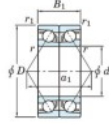

Deep groove ball bearing single row 7317-BDB-FY-JTEKT - 7317-BDB-FY-JTEKT

<https://www.123bearing.com/bearing-housing/deep-groove-bearing/single-row/7317-bdb-fy-jtekt>

Boundary dimensions

Bearing No.	Boundary dimensions (mm)						Basic load ratings (kN)		Fatigue load limit (kN)	factor	Limiting speeds (min⁻¹)
	d	D	B	r (mm)	r1 (mm)	Cr	C0r	Grease lub.			
7317BDB FY	85	180	82	3	1.1	279	223	12.6	-	2700	

PRODUCT FEATURES

Brand	JTEKT
N° Ean13	3616060647375
Inside diameter	85 mm
Outside diameter	180 mm
Thickness	82 mm
Limiting speed	2700 rpm
Dynamic load	279 kN
Static load	223 kN
Packaging	1

contact@123bearing.com

(646) 712 9672

CRT4 de Lesquin 60 Rue Du Haut De Sainghin 59273 Fretin FRANCE