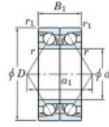

Deep groove ball bearing single row 7217-CDB-FY-JTEKT - 7217-CDB-FY-JTEKT

<https://www.123bearing.com/bearing-housing/deep-groove-bearing/single-row/7217-cdb-fy-jtekt>

Boundary dimensions

Bearing No.	Boundary dimensions(mm)						Basic load ratings(kN)		Fatigue load factor		Limiting speeds(min-1)
	d	D	B	r1(max)	r1(min)	Cr	Cor	C0	f0	Grease lub.	
7217CDB FY	85	150	56	2	1	218	181	10.7	14.7	5500	

PRODUCT FEATURES

Brand	JTEKT
N° Ean13	3616060647368
Inside diameter	85 mm
Outside diameter	150 mm
Thickness	56 mm
Limiting speed	5500 rpm
Dynamic load	218 kN
Static load	181 kN
Packaging	1

contact@123bearing.com

(646) 712 9672

CRT4 de Lesquin 60 Rue Du Haut De Sainghin 59273 Fretin FRANCE