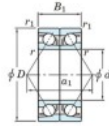

Deep groove ball bearing single row 7217-DB-FY-JTEKT - 7217-DB-FY-JTEKT

<https://www.123bearing.com/bearing-housing/deep-groove-bearing/single-row/7217-db-fy-jtekt>

Boundary dimensions

Bearing No.	Boundary dimensions(mm)					Basic load ratings(kN)		Fatigue	factor	Limiting speeds(min-1)
	d	D	B	r1(min)	r1(max)	Cr	Cor	lim(kN)		
7217DB FY	85	150	56	2	1	200	167	9.4	-	Grease lub. 4000

PRODUCT FEATURES

Brand	JTEKT
N° Ean13	3616060647351
Inside diameter	85 mm
Outside diameter	150 mm
Thickness	56 mm
Limiting speed	4000 rpm
Dynamic load	200 kN
Static load	167 kN
Packaging	1

contact@123bearing.com

(646) 712 9672

CRT4 de Lesquin 60 Rue Du Haut De Sainghin 59273 Fretin FRANCE