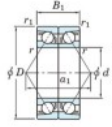

Deep groove ball bearing single row 7017-CDB-FY-JTEKT - 7017-CDB-FY-JTEKT

<https://www.123bearing.com/bearing-housing/deep-groove-bearing/single-row/7017-cdb-fy-jtekt>

Boundary dimensions

Bearing No.	Boundary dimensions(mm)					Basic load ratings(kN)		Fatigue load factor		Limiting speeds(min-1)
	d	D	B	r1(mm)	r2(mm)	Cr	Cor	lim(kN)	f0	Grease lub.
7017CDB FY	85	130	44	1.1	0.6	122	117	6.3	15.9	6000

PRODUCT FEATURES

Brand	JTEKT
N° Ean13	3616060647337
Inside diameter	85 mm
Inside diameter	3.346" inch
Outside diameter	130 mm
Outside diameter	5.118" inch
Thickness	44 mm
Thickness	1.732" inch
Limiting speed	6000 rpm
Dynamic load	122 kN
Static load	117 kN
Packaging	1

contact@123bearing.com

(646) 712 9672

CRT4 de Lesquin 60 Rue Du Haut De Sainghin 59273 Fretin FRANCE