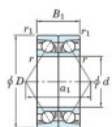

Deep groove ball bearing single row 7017-DB-FY-JTEKT - 7017-DB-FY-JTEKT

<https://www.123bearing.com/bearing-housing/deep-groove-bearing/single-row/7017-db-fy-jtekt>

Boundary dimensions

Bearing No.	Boundary dimensions (mm)						Basic load ratings (kN)		Fatigue	factor	Limiting speeds (min-1)
	d	D	B	r1 (mm)	r2 (mm)	Cr	C0r	lim (kN)			
7017DB FY	85	130	44	1.1	0.6	111	107	5.55	-	Grease Lub. 4400	

PRODUCT FEATURES

Brand	JTEKT
N° Ean13	3616060647320
Inside diameter	85 mm
Outside diameter	130 mm
Thickness	44 mm
Limiting speed	4400 rpm
Dynamic load	111 kN
Static load	107 kN
Packaging	1

contact@123bearing.com

(646) 712 9672

CRT4 de Lesquin 60 Rue Du Haut De Sainghin 59273 Fretin FRANCE