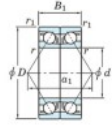

Deep groove ball bearing single row 7917-CDB-FY-JTEKT - 7917-CDB-FY-JTEKT

<https://www.123bearing.com/bearing-housing/deep-groove-bearing/single-row/7917-cdb-fy-jtekt>

Boundary dimensions

Bearing No.	Boundary dimensions(mm)					Basic load ratings(kN)		Fatigue load limit(kN)	factor	Limiting speeds(min-1)
	d	D	B	r1(max)	r1(min)	Cr	C0r			
7917CDB FY	85	120	36	1.1	0.6	79	81.3	4.2	16.5	Grease lub. 6500

PRODUCT FEATURES

Brand	JTEKT
N° Ean13	3616060647290
Inside diameter	85 mm
Inside diameter	3.346" inch
Outside diameter	120 mm
Outside diameter	4.724" inch
Thickness	36 mm
Thickness	1.417" inch
Limiting speed	6500 rpm
Dynamic load	79 kN
Static load	81.3 kN
Packaging	1

contact@123bearing.com

(646) 712 9672

CRT4 de Lesquin 60 Rue Du Haut De Sainghin 59273 Fretin FRANCE