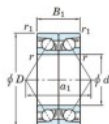

Deep groove ball bearing single row 7316-CDB-FY-JTEKT - 7316-CDB-FY-JTEKT

<https://www.123bearing.com/bearing-housing/deep-groove-bearing/single-row/7316-cdb-fy-jtekt>

Boundary dimensions

Bearing No.	Boundary dimensions(mm)						Basic load ratings(kN)		Fatigue load factor		Limiting speeds(min-1)
	d	D	B	rmax	r1(mm)	a1	C	C0	f0	Groove Lub.	
7316CDB FY	80	170	78	2.1	1.1	302	233	15.4	13.5	5200	

PRODUCT FEATURES

Brand	JTEKT
N° Ean13	3616060647252
Inside diameter	80 mm
Outside diameter	170 mm
Thickness	78 mm
Limiting speed	5200 rpm
Dynamic load	302 kN
Static load	233 kN
Packaging	1

contact@123bearing.com

(646) 712 9672

CRT4 de Lesquin 60 Rue Du Haut De Sainghin 59273 Fretin FRANCE