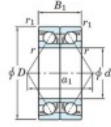

Deep groove ball bearing single row 7316-DB-FY-JTEKT - 7316-DB-FY-JTEKT

<https://www.123bearing.com/bearing-housing/deep-groove-bearing/single-row/7316-db-fy-jtekt>

Boundary dimensions

Bearing No.	Boundary dimensions(mm)					Basic load ratings(kN)		Fatigue load limit(kN)	factor	Limiting speeds(min-1)
	d	D	B	r1(mm)	r2(mm)	Cr	C0r			
7316DB FY	80	170	78	2.1	1.1	282	218	13.5	-	3800

PRODUCT FEATURES

Brand	JTEKT
N° Ean13	3616060647245
Inside diameter	80 mm
Outside diameter	170 mm
Thickness	78 mm
Limiting speed	3800 rpm
Dynamic load	282 kN
Static load	218 kN
Packaging	1

contact@123bearing.com

(646) 712 9672

CRT4 de Lesquin 60 Rue Du Haut De Sainghin 59273 Fretin FRANCE