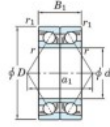

Deep groove ball bearing single row 7316-DB-FY-JTEKT - 7316-DB-FY-JTEKT

<https://www.123bearing.com/bearing-housing/deep-groove-bearing/single-row/7316-db-fy-jtekt>

Boundary dimensions

Bearing No.	Boundary dimensions(mm)					Basic load ratings(kN)		Fatigue load limit(kN)	factor	Limiting speeds(min-1)
	d	D	B	r1(mm)	r2(mm)	Cr	C0r			
7316DB FY	80	170	78	2.1	1.1	282	218	13.5	-	3800

PRODUCT FEATURES

Brand	JTEKT
N° Ean13	3616060647245
Inside diameter	80 mm
Outside diameter	170 mm
Thickness	78 mm
Limiting speed	3800 rpm
Dynamic load	282 kN
Static load	218 kN
Packaging	1

contact@123bearing.com

(646) 712 9672

CRT4 de Lesquin 60 Rue Du Haut De Sainghin 59273 Fretin FRANCE