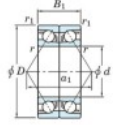

Deep groove ball bearing single row 7216-CDB-FY-JTEKT - 7216-CDB-FY-JTEKT

<https://www.123bearing.com/bearing-housing/deep-groove-bearing/single-row/7216-cdb-fy-jtekt>

Boundary dimensions

Bearing No.	Boundary dimensions(mm)					Basic load ratings(kN)		Fatigue load factor		Limiting speeds(min-1)
	d	D	B	r1(mm)	r2(mm)	Cr	C0r	lim1(kN)	lim2	Grease lub.
7216CDB FY	80	140	52	2	1	189	155	9.4	14.7	5900

PRODUCT FEATURES

Brand	JTEKT
N° Ean13	3616060647214
Inside diameter	80 mm
Outside diameter	140 mm
Thickness	52 mm
Limiting speed	5900 rpm
Dynamic load	189 kN
Static load	155 kN
Packaging	1

contact@123bearing.com

(646) 712 9672

CRT4 de Lesquin 60 Rue Du Haut De Sainghin 59273 Fretin FRANCE