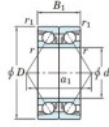

Deep groove ball bearing single row 7216-BDB-FY-JTEKT - 7216-BDB-FY-JTEKT

<https://www.123bearing.com/bearing-housing/deep-groove-bearing/single-row/7216-bdb-fy-jtekt>

Boundary dimensions

Bearing No.	Boundary dimensions(mm)					Basic load ratings(kN)		Fatigue load limit(kN) C₁₀	Factor	Limiting speeds(min-1) Grease Lub.
	d	D	B	r1(mm)	r2(mm)	C_r	C_{0r}			
7216BDB FY	80	140	52	2	1	157	130	7.15	-	3200

PRODUCT FEATURES

Brand	JTEKT
N° Ean13	3616060647191
Inside diameter	80 mm
Inside diameter	3.15" inch
Outside diameter	140 mm
Outside diameter	5.512" inch
Thickness	52 mm
Thickness	2.047" inch
Limiting speed	3200 rpm
Dynamic load	157 kN
Static load	130 kN
Packaging	1

contact@123bearing.com

(646) 712 9672

CRT4 de Lesquin 60 Rue Du Haut De Sainghin 59273 Fretin FRANCE