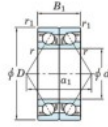

Deep groove ball bearing single row 7016-DB-FY-JTEKT - 7016-DB-FY-JTEKT

<https://www.123bearing.com/bearing-housing/deep-groove-bearing/single-row/7016-db-fy-jtekt>

Boundary dimensions

Bearing No.	Boundary dimensions(mm)						Basic load ratings(kN)		Fatigue load limit(kN)	factor	Limiting speeds(min-1)
	d	D	B	r1(mm)	r2(mm)	r(mm)	Cr	Cor	Ca		
7016DB FY	80	125	44	1.1	0.6	108	101	5.5	10	Grease Lub.	4600

PRODUCT FEATURES

Brand	JTEKT
N° Ean13	3616060647177
Inside diameter	80 mm
Outside diameter	125 mm
Thickness	44 mm
Limiting speed	4600 rpm
Dynamic load	108 kN
Static load	101 kN
Packaging	1

contact@123bearing.com

(646) 712 9672

CRT4 de Lesquin 60 Rue Du Haut De Sainghin 59273 Fretin FRANCE