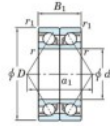

Deep groove ball bearing single row 7415-DB-FY-JTEKT - 7415-DB-FY-JTEKT

<https://www.123bearing.com/bearing-housing/deep-groove-bearing/single-row/7415-db-fy-jtekt>

Boundary dimensions

Bearing No.	Boundary dimensions(mm)					Basic load ratings(kN)		Fatigue load limit(kN)	factor	Limiting speeds(min-1)
	d	D	B	r1(mm)	r2(mm)	Cr	C0r			
7415DB FY	75	190	90	3	1.1	348	282	12.6	-	2500

PRODUCT FEATURES

Brand	JTEKT
N° Ean13	3616060647122
Inside diameter	75 mm
Outside diameter	190 mm
Thickness	90 mm
Limiting speed	2500 rpm
Dynamic load	348 kN
Static load	282 kN
Packaging	1

contact@123bearing.com

(646) 712 9672

CRT4 de Lesquin 60 Rue Du Haut De Sainghin 59273 Fretin FRANCE