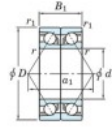

Deep groove ball bearing single row 7415-BDB-FY-JTEKT - 7415-BDB-FY-JTEKT

<https://www.123bearing.com/bearing-housing/deep-groove-bearing/single-row/7415-bdb-fy-jtekt>

Boundary dimensions

Bearing No.	Boundary dimensions(mm)					Basic load ratings(kN)		Fatigue	factor	Limiting speeds(min-1)
	d	D	B	r1(min)	r1(max)	Cr	Cor	lim(kN)		
7415BDB FY	75	190	90	3	1.1	322	261	11.6	-	2200

PRODUCT FEATURES

Brand	JTEKT
N° Ean13	3616060647115
Inside diameter	75 mm
Inside diameter	2.953" inch
Outside diameter	190 mm
Outside diameter	7.48" inch
Thickness	90 mm
Thickness	3.543" inch
Limiting speed	2200 rpm
Dynamic load	322 kN
Static load	261 kN
Packaging	1

contact@123bearing.com

(646) 712 9672

CRT4 de Lesquin 60 Rue Du Haut De Sainghin 59273 Fretin FRANCE