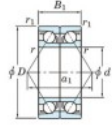

Deep groove ball bearing single row 7315-DB-FY-JTEKT - 7315-DB-FY-JTEKT

<https://www.123bearing.com/bearing-housing/deep-groove-bearing/single-row/7315-db-fy-jtekt>

Boundary dimensions

Bearing No.	Boundary dimensions(mm)					Basic load ratings(kN)		Fatigue	factor	Limiting speeds(min-1)
	d	D	B	r1(mm)	r2(mm)	Cr	COF	limf(kN)		
7315DB FY	75	160	74	2.1	1.1	260	194	12.4	-	Grease lub. 4000

PRODUCT FEATURES

Brand	JTEKT
N° Ean13	3616060647085
Inside diameter	75 mm
Outside diameter	160 mm
Thickness	74 mm
Limiting speed	4000 rpm
Dynamic load	260 kN
Static load	194 kN
Packaging	1

contact@123bearing.com

(646) 712 9672

CRT4 de Lesquin 60 Rue Du Haut De Sainghin 59273 Fretin FRANCE