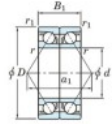

Deep groove ball bearing single row 7315-BDB-FY-JTEKT - 7315-BDB-FY-JTEKT

<https://www.123bearing.com/bearing-housing/deep-groove-bearing/single-row/7315-bdb-fy-jtekt>

Boundary dimensions

Bearing No.	Boundary dimensions(mm)					Basic load ratings(kN)		Fatigue load limit(kN)	Factor	Limiting speeds(min-1)
	d	D	B	r1(r2)	a1	Cr	C0r			
7315BDB FY	75	160	74	2.1	1.1	239	178	10.7	-	3000

PRODUCT FEATURES

Brand	JTEKT
N° Ean13	3616060647078
Inside diameter	75 mm
Inside diameter	2.953" inch
Outside diameter	160 mm
Outside diameter	6.299" inch
Thickness	74 mm
Thickness	2.913" inch
Limiting speed	3000 rpm
Dynamic load	239 kN
Static load	178 kN
Packaging	1

contact@123bearing.com

(646) 712 9672

CRT4 de Lesquin 60 Rue Du Haut De Sainghin 59273 Fretin FRANCE