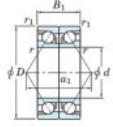

Deep groove ball bearing single row 7215-CDB-FY-JTEKT - 7215-CDB-FY-JTEKT

<https://www.123bearing.com/bearing-housing/deep-groove-bearing/single-row/7215-cdb-fy-jtekt>

Boundary dimensions

Bearing No.	Boundary dimensions(mm)					Basic load ratings(kN)		Fatigue load factor		Limiting speeds(min-1)
	d	D	B	r1(mm)	r2(mm)	Cr	C0r	SG	SG	Grease Lub.
7215CDB FY	75	130	50	1.5	1	175	141	8.95	14.6	6400

PRODUCT FEATURES

Brand	JTEKT
N° Ean13	3616060647061
Inside diameter	75 mm
Outside diameter	130 mm
Thickness	50 mm
Limiting speed	6400 rpm
Dynamic load	175 kN
Static load	141 kN
Packaging	1

contact@123bearing.com

(646) 712 9672

CRT4 de Lesquin 60 Rue Du Haut De Sainghin 59273 Fretin FRANCE