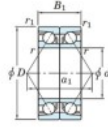

Deep groove ball bearing single row 7015-DB-FY-JTEKT - 7015-DB-FY-JTEKT

<https://www.123bearing.com/bearing-housing/deep-groove-bearing/single-row/7015-db-fy-jtekt>

Boundary dimensions

Bearing No.	Boundary dimensions(mm)						Basic load ratings(kN)		Fatigue load factor	Limiting speeds(min-1)
	d	D	B	r1(mm)	r2(mm)	Cy	CoC	lim(kN)		
7015DB FY	75	115	40	1.1	0.6	88.6	83.4	4.5	5000 Grease lub.	

PRODUCT FEATURES

Brand	JTEKT
N° Ean13	3616060647016
Inside diameter	75 mm
Outside diameter	115 mm
Thickness	40 mm
Limiting speed	5000 rpm
Dynamic load	88.6 kN
Static load	83.4 kN
Packaging	1

contact@123bearing.com

(646) 712 9672

CRT4 de Lesquin 60 Rue Du Haut De Sainghin 59273 Fretin FRANCE